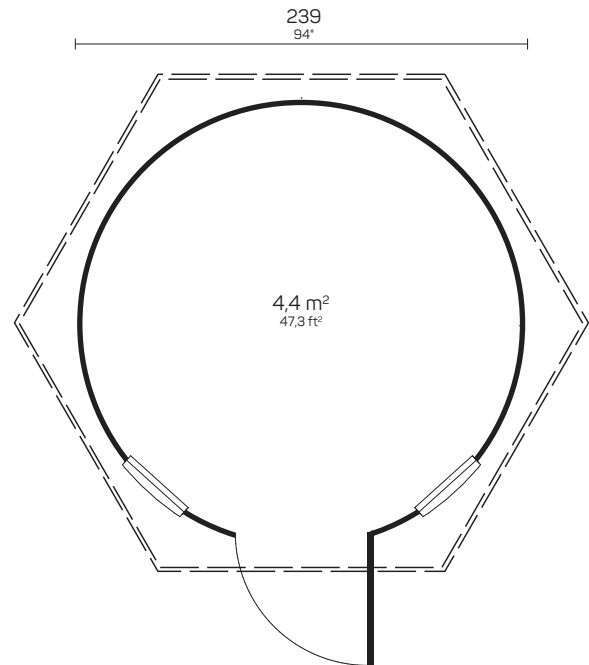

TORNIO

Art 111 2004

BUY PRE-ASSEMBLED OR IN PACKAGE

POSSIBILITY TO ORDER WITHOUT BENCHES AND USE AS A CAMPING HOUSE!

Ø 239 cm Ø 94"	-	40 mm 1 5/8"	Ø 240 cm	299 cm 117,7"	4,4 m² 47,6 ft²	10,5 m² 113 ft²	8,4 m³ 296,5 ft³	25° 25°
					12 cm 4,7"	28 mm 1,1"	690×1835 mm 27,1×72,2"	410×915 mm 16,1×36"
				SAUNA ROOM ≈4-6 PERSONS