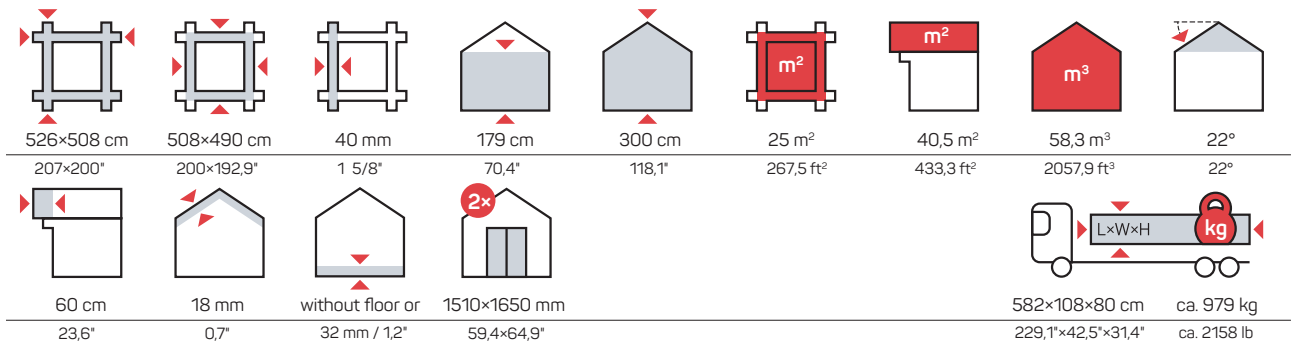

DAISY 25 m²

Art 101 005