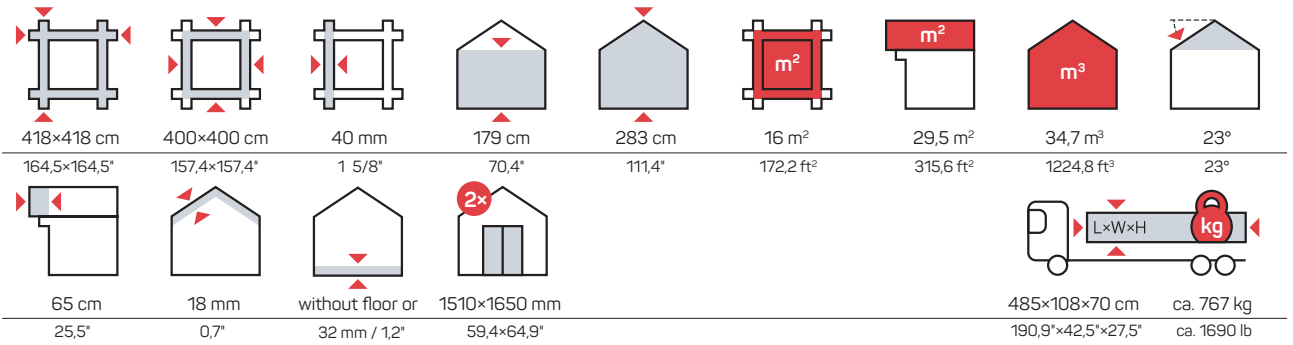

Wooden sheds

WOODEN SHEDS

DAISY 6 m²

Art 101 001

DAISY 10 m²

Art 101 002

DAISY 16 m²

Art 101 003