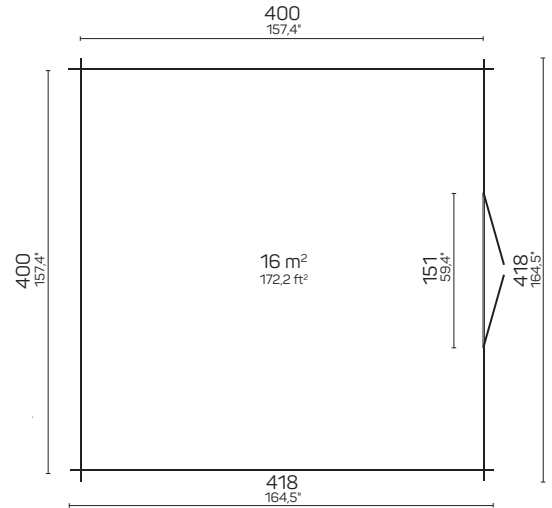

Wooden sheds

WOODEN SHEDS

DAISY 6 m²

Art 101 001

DAISY 10 m²

Art 101 002

DAISY 16 m²

Art 101 003