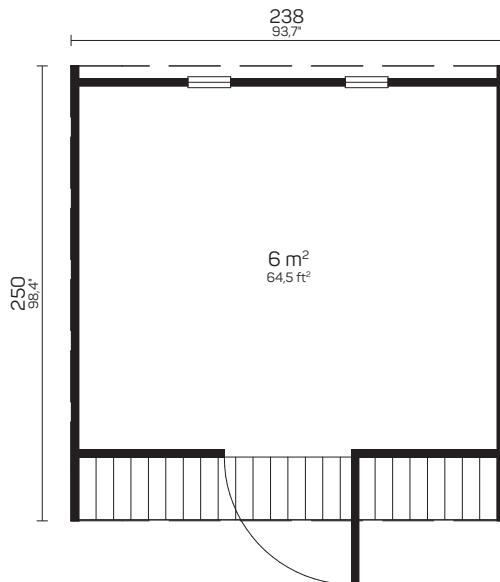

SAUNA PODS

BIANCA

Art 111 3000

BUY PRE-ASSEMBLED OR IN PACKAGE

POSSIBILITY TO ORDER WITHOUT BENCHES AND USE AS A CAMPING HOUSE!

238×250 cm	-	40 mm	215 cm	241 cm	6 m ²	14,2 m ²	7,8 m ³	-
93,7×98,4"	-	1 5/8"	84,6"	94,8"	64,5 ft ²	152,8 ft ²	275,3 ft ³	-
35 cm	28 mm	690×1835 mm	225×730 mm	SAUNA ROOM	260×108×85 cm			ca. 720 kg
13,7"	1,1"	27,1×72,2"	8,8×28,7"	≈6 PERSONS	102,3"×42,5"×33,4"			ca. 1587 lb