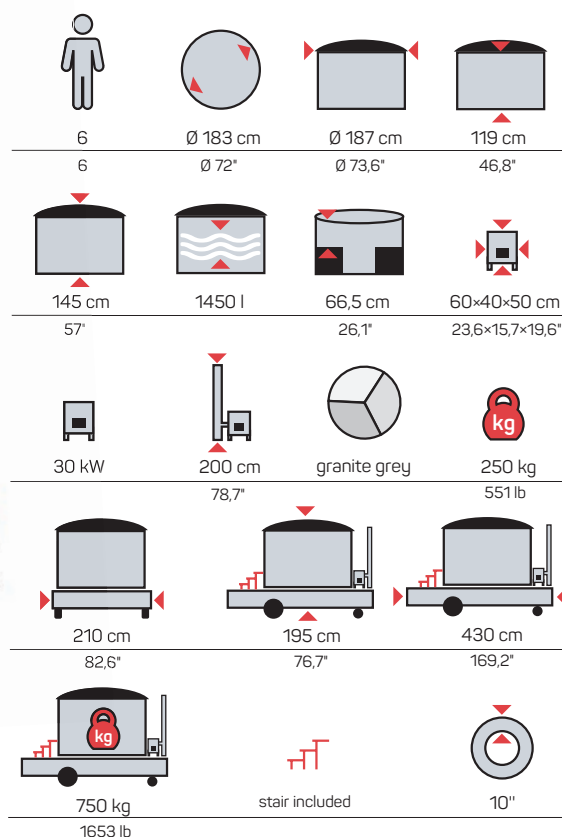

MOBILE HOT TUB

Art 111 555VR

CUP HOLDER

Art TOPSH