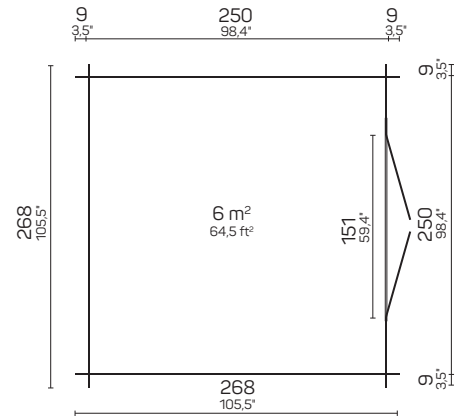

Wooden sheds

WOODEN SHEDS

DAISY 6 m²

Art 101 001

DAISY 10 m²

Art 101 002

DAISY 16 m²

Art 101 003