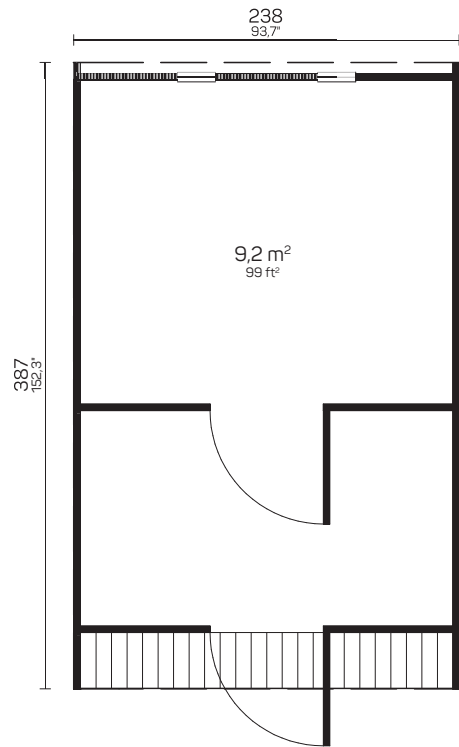

KRIS

Art 111 3001

BUY PRE-ASSEMBLED OR IN PACKAGE

POSSIBILITY TO ORDER WITHOUT BENCHES AND USE AS A CAMPING HOUSE!

238x387 cm	-	40 mm	215 cm	241 cm	9,2 m²	21,9 m²	12,9 m³	-
93,7x152,3"	-	1 5/8"	84,6"	94,8"	99 ft²	235,7 ft²	455,3 ft³	-
35 cm	28 mm	690x1835 mm	690x1915 mm	225x730 mm	SAUNA ROOM			
13,7"	1,1"	27,1x72,2"	27,1x75,37"	8,8x28,7"	≈6 PERSONS