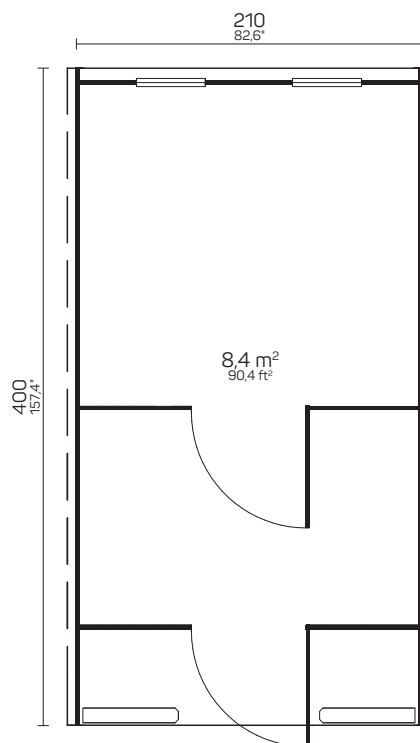

KEMI

Art 111 2003

BUY PRE-ASSEMBLED OR IN PACKAGE

POSSIBILITY TO ORDER WITHOUT BENCHES AND USE AS A CAMPING HOUSE!

210x400 cm	-	40 mm	Ø 210 cm	224 cm	8,4 m²	13,8 m²	10,4 m³	-
82,6x157,4"	-	1 5/8"	Ø 82,6"	88,1"	90,4 ft²	148,5 ft²	367,1 ft³	-
57 cm	28 mm	690x1660 mm	690x1660 mm	410x915 mm	SAUNA ROOM ≈4 PERSONS	400x110x70 cm	ca. 950 kg	
22,4"	1,1"	27,1x65,3"	27,1x65,3"	16,1x36"		157,4"x43,3"x27,5"	ca. 2094 lb