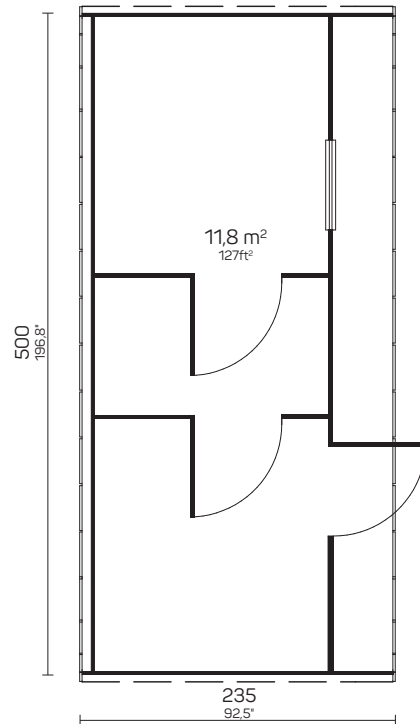

POSSIBILITY TO ORDER WITHOUT BENCHES AND USE AS A CAMPING HOUSE!

500×235 cm	-	40 mm	219 cm	233 cm	11,8 m²	15 m²	16,4 m³	3°
196,8×92,5"	-	1 5/8"	86,2"	91,7"	127 ft²	161,4 ft²	579,1 ft³	3°
						SAUNA ROOM		
47 cm	28 mm	690×1835 mm	690×1955 mm	∅ 700 mm	≈3-4 PERSONS			
18,5"	1,1"	27,1×72,2"	27,1×76,9"	27,5"