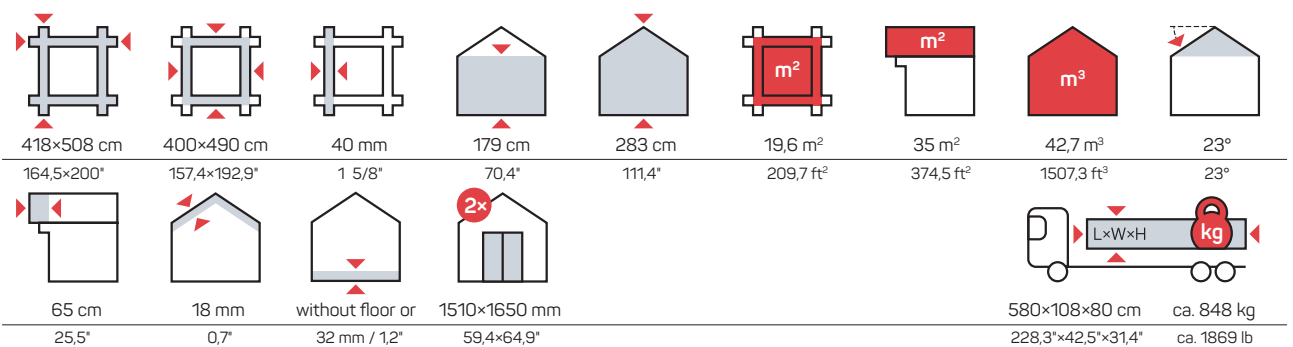

DAISY 20 m²

Art 101 004