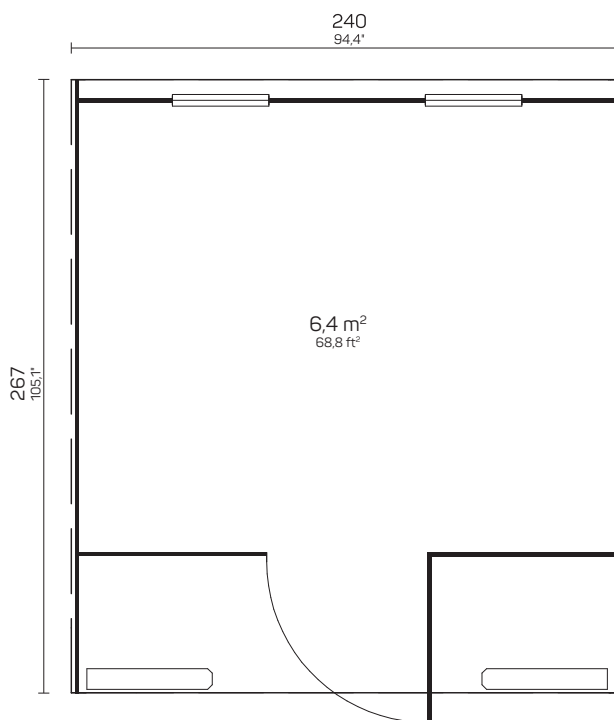

NOKIA

Art 111 2005

BUY PRE-
ASSEMBLED
OR IN PACKAGE

POSSIBILITY TO ORDER WITHOUT BENCHES
AND USE AS A CAMPING HOUSE!

240×267 cm	-	40 mm	Ø 240 cm	248 cm	6,4 m²	10,5 m²	8,7 m³	-
94,4×105,1"	-	1 5/8"	Ø 94,4"	97,6"	68,8 ft²	113 ft²	307,1 ft³	-
57 cm	28 mm	690×1835 mm	410×915 mm	SAUNA ROOM ≈4 PERSONS				
22,4"	1,1"	27,1×72,2"	16,1×36"