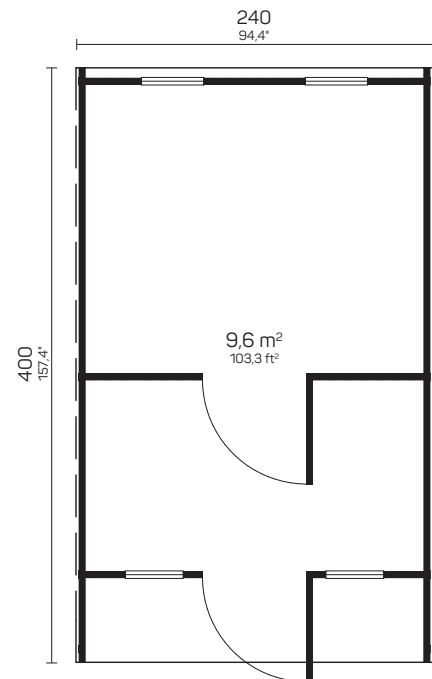

PORI

Art 111 2006

BUY PRE-ASSEMBLED OR IN PACKAGE

POSSIBILITY TO ORDER WITHOUT BENCHES AND USE AS A CAMPING HOUSE!

240×400 cm	-	40 mm	Ø 240 cm	248 cm	9,6 m²	15,8 m²	14,5 m³	-
94,4×157,4"	-	1 5/8"	Ø 94,4"	97,6"	103,3 ft²	170 ft²	511,8 ft³	-
57 cm	28 mm	690×1835 mm	690×1915 mm	410×915 mm	390×480 mm	SAUNA ROOM		
22,4"	1,1"	27,1×72,2"	27,1×75,3"	16,1×36"	15,3×18,9"	≈4 PERSONS