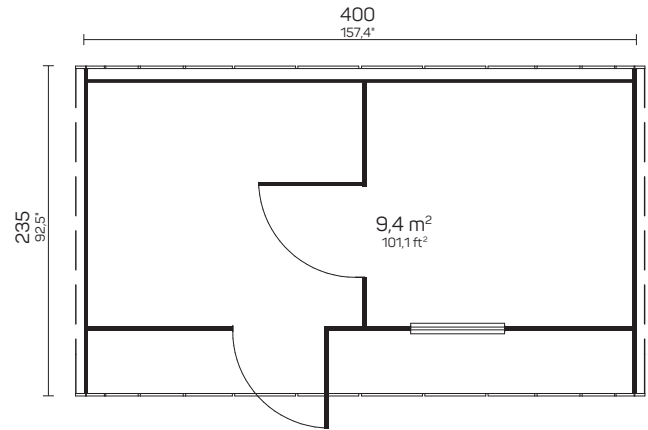

OVAL SAUNAS • BARREL SAUNAS SAUNA PODS

Saunas

OVAL SAUNAS

FORSSA

Art 111 1061

BUY PRE-ASSEMBLED OR IN PACKAGE

POSSIBILITY TO ORDER WITHOUT BENCHES AND USE AS A CAMPING HOUSE!

400×235 cm	-	40 mm	219 cm	233 cm	9,4 m ²	13 m ²	12,8 m ³	4°
157,4×92,5"	-	1 5/8"	86,2"	91,7"	101,1 ft ²	139,9 ft ²	452 ft ³	4°
47 cm	28 mm	690×1835 mm	690×1955 mm	Ø 700 mm	SAUNA ROOM			
18,5"	1,1"	27,1×72,2"	27,1×76,9"	Ø 27,5"	≈3-4 PERSONS			