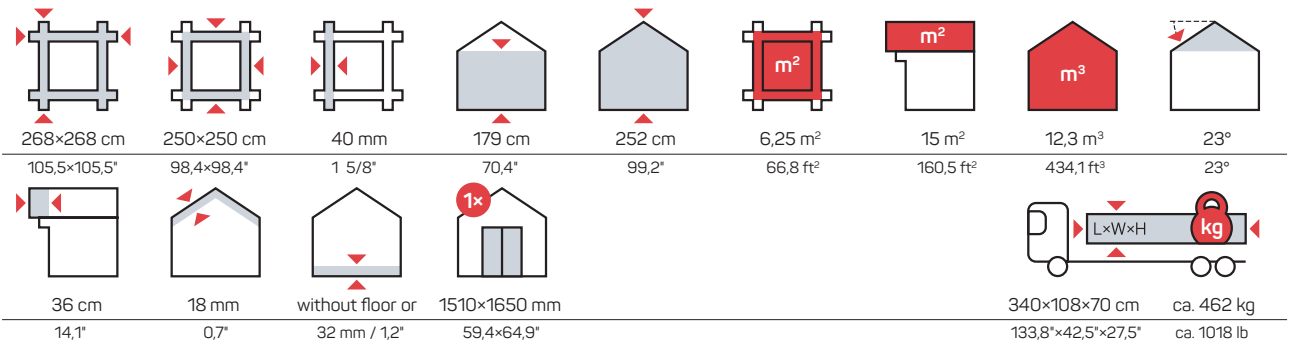

Wooden sheds

WOODEN SHEDS

DAISY 6 m²

Art 101 001

DAISY 10 m²

Art 101 002

DAISY 16 m²

Art 101 003