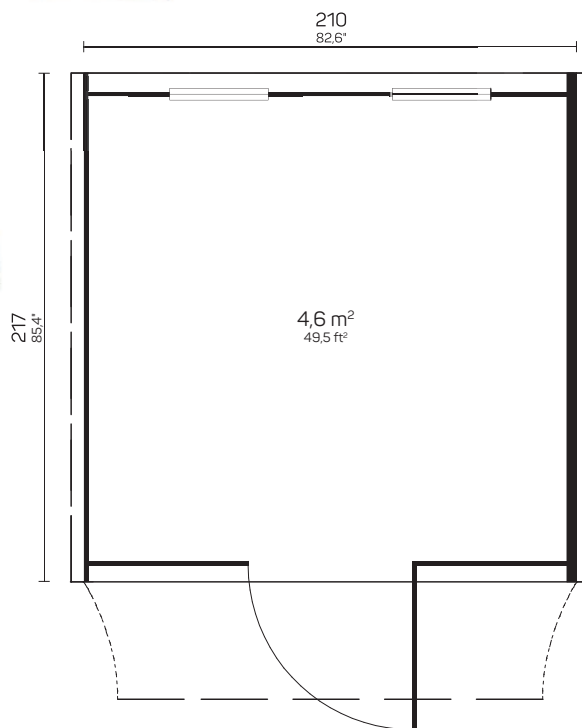

MASKU

Art 111 2001

BUY PRE-ASSEMBLED OR IN PACKAGE

POSSIBILITY TO ORDER WITHOUT BENCHES AND USE AS A CAMPING HOUSE!

210×217 cm	-	40 mm	Ø 210 cm	224 cm	4,6 m²	9 m²	6 m³	-
82,6×85,4"	-	1 5/8"	Ø 82,6"	88,1"	49,5 ft²	96,8 ft²	21,8 ft³	-
57 cm	28 mm	690×1660 mm	410×915 mm	SAUNA ROOM	435×110×49 cm ca. 720 kg			
22,4"	1,1"	27,1×65,3"	16,1×36"	≈6-8 PERSONS	171,2'×43,3'×19,2" ca. 1587 lb