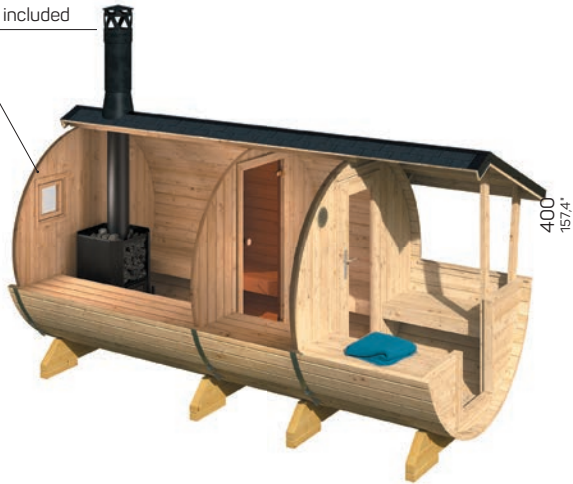

BARREL SAUNAS

LAHTI

Art 111 2000

BUY PRE-ASSEMBLED OR IN PACKAGE

POSSIBILITY TO ORDER WITHOUT BENCHES AND USE AS A CAMPING HOUSE!

200×400 cm	-	40 mm	∅ 200 cm	224 cm	8 m²	10,5 m²	7,9 m³	23°
78,7×157,4"	-	1 5/8"	∅ 78,7"	88,1"	86,1 ft²	113 ft²	278,9 ft³	23°
112 cm	18/21 mm	690×1660 mm	690×1660 mm	400×400 mm	SAUNA ROOM			
44"	0,7"/0,8"	27,1×65,3"	27,1×65,3"	15,7×15,7"	≈4-6 PERSONS