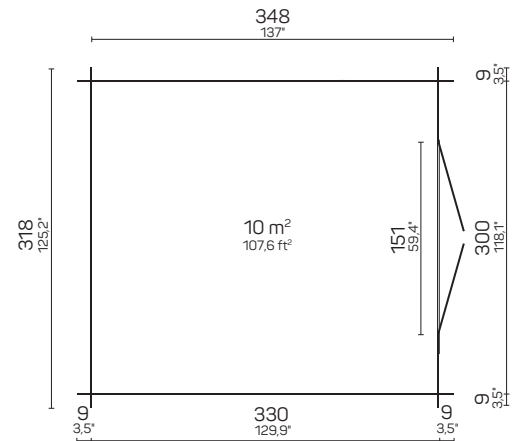

Wooden sheds

WOODEN SHEDS

DAISY 6 m²

Art 101 001

DAISY 10 m²

Art 101 002

DAISY 16 m²

Art 101 003