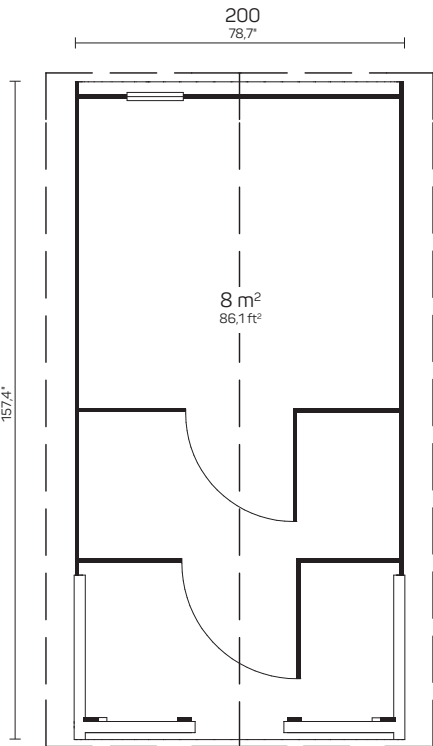

BARREL SAUNAS

LAHTI

Art 111 2000

BUY PRE-ASSEMBLED OR IN PACKAGE

POSSIBILITY TO ORDER WITHOUT BENCHES AND USE AS A CAMPING HOUSE!

200×400 cm	-	40 mm	∅ 200 cm	224 cm	8 m²	10,5 m²	7,9 m³	23°
78,7×157,4"	-	1 5/8"	∅ 78,7"	88,1"	86,1 ft²	113 ft²	278,9 ft³	23°
112 cm	18/21 mm	690×1660 mm	690×1660 mm	400×400 mm	SAUNA ROOM			
44"	0,7"/0,8"	27,1×65,3"	27,1×65,3"	15,7×15,7"	≈4-6 PERSONS