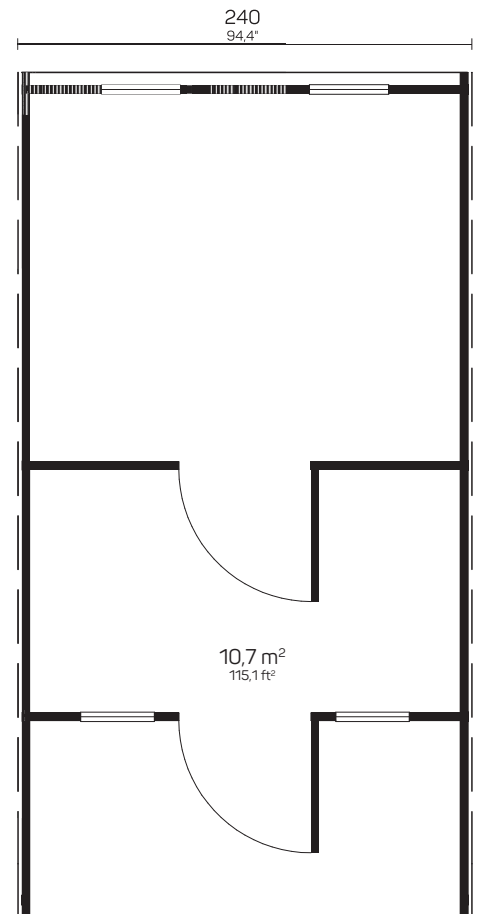

TURKU

Art 111 2007

BUY PRE-ASSEMBLED OR IN PACKAGE

POSSIBILITY TO ORDER WITHOUT BENCHES AND USE AS A CAMPING HOUSE!

240x447 cm	-	40 mm	Ø 240 cm	248 cm	10,7 m²	17,7 m²	14,5 m³	-
94,4x175,9"	-	1 5/8"	Ø 94,4"	97,6"	115,1 ft²	190,5 ft²	511,8 ft³	-
104 cm	28 mm	690x1835 mm	690x1915 mm	410x915 mm	390x480 mm	SAUNA ROOM		
40,9"	1,1"	27,1x72,2"	27,1x75,3"	16,1x36"	15,3x18,9"	≈4 PERSONS