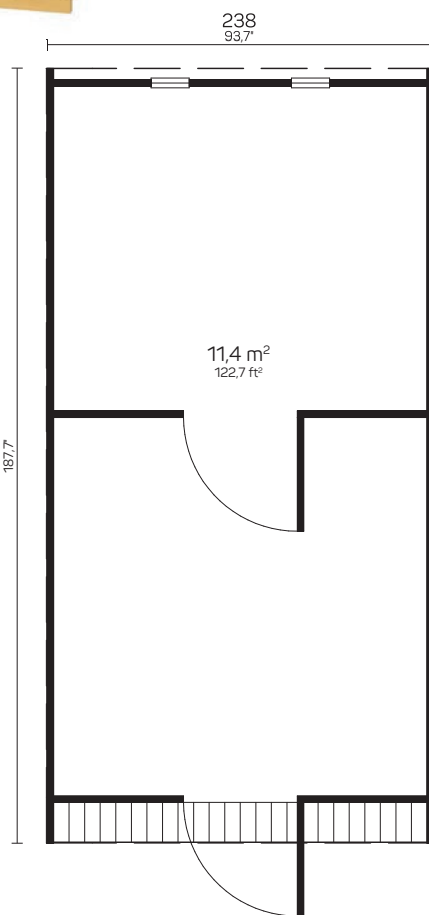

LARS

Art 111 3002

BUY PRE-ASSEMBLED OR IN PACKAGE

POSSIBILITY TO ORDER WITHOUT BENCHES AND USE AS A CAMPING HOUSE!

238×477 cm	-	40 mm	215 cm	241 cm	11,4 m²	27 m²	16,6 m³	-
93,7×187,7"	-	1 5/8"	84,6"	94,8"	122,7 ft²	290,6 ft²	585,9 ft³	-
25 cm	28 mm	690×1835 mm	690×1915 mm	225×730 mm	SAUNA ROOM			
9,8"	1,1"	27,1×72,2"	27,1×75,37"	8,8×28,7"	≈6 PERSONS