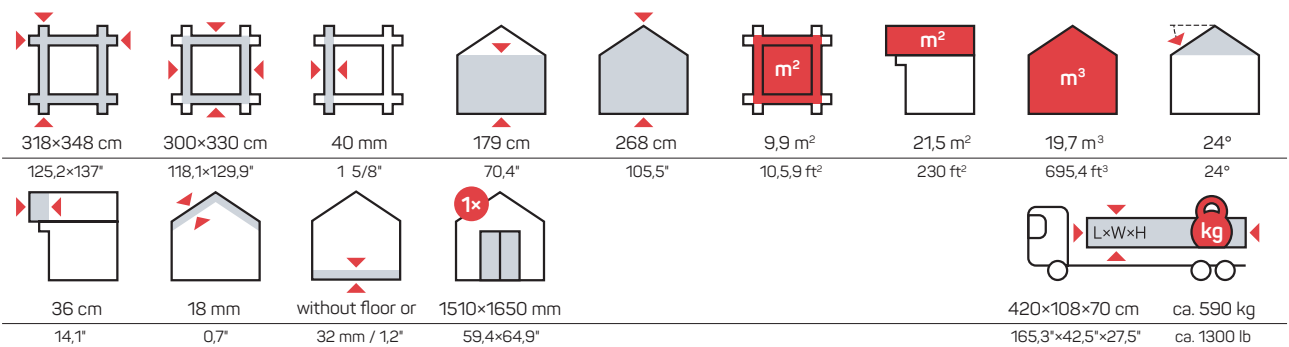

Wooden sheds

WOODEN SHEDS

DAISY 6 m²

Art 101 001

DAISY 10 m²

Art 101 002

DAISY 16 m²

Art 101 003