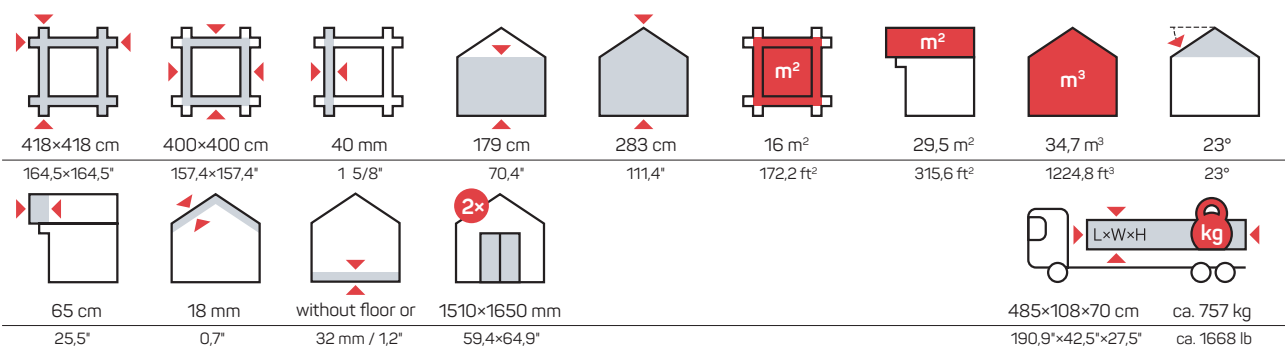

TOBIAS 16 m²

Art 101 008