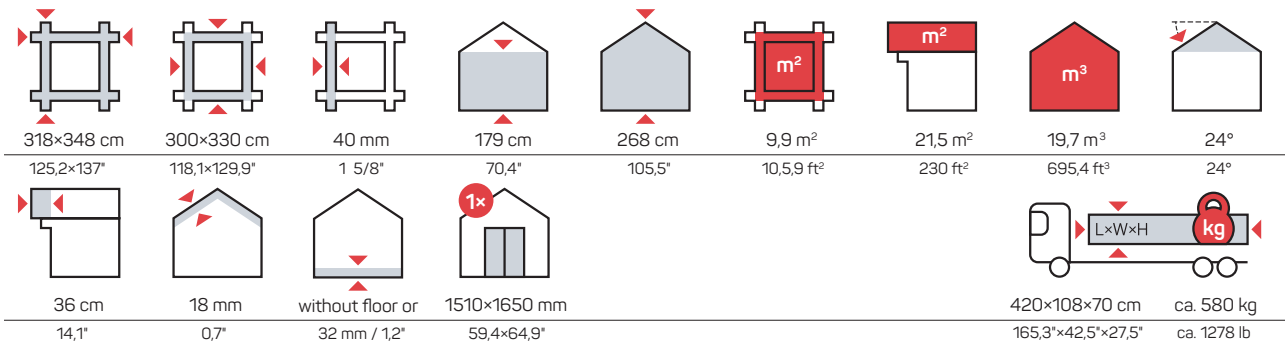

TOBIAS 10 m²

Art 101 007