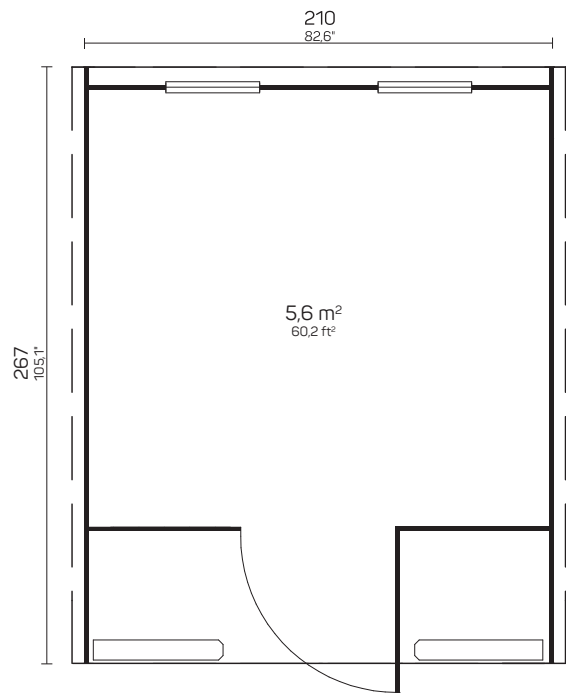

KERAVA

Art 111 2002

BUY PRE-ASSEMBLED OR IN PACKAGE

POSSIBILITY TO ORDER WITHOUT BENCHES AND USE AS A CAMPING HOUSE!

210×267 cm	-	40 mm	Ø 210 cm	224 cm	6 m²	9 m²	6,2 m³	-
82,6×105,1"	-	1 5/8"	Ø 82,6"	88,1"	64,5 ft²	96,8 ft²	218,8 ft³	-
57 cm	28 mm	690×1660 mm	410×915 mm	SAUNA ROOM				
22,4"	1,1"	27,1×65,3"	16,1×36"	=6-7 PERSONS