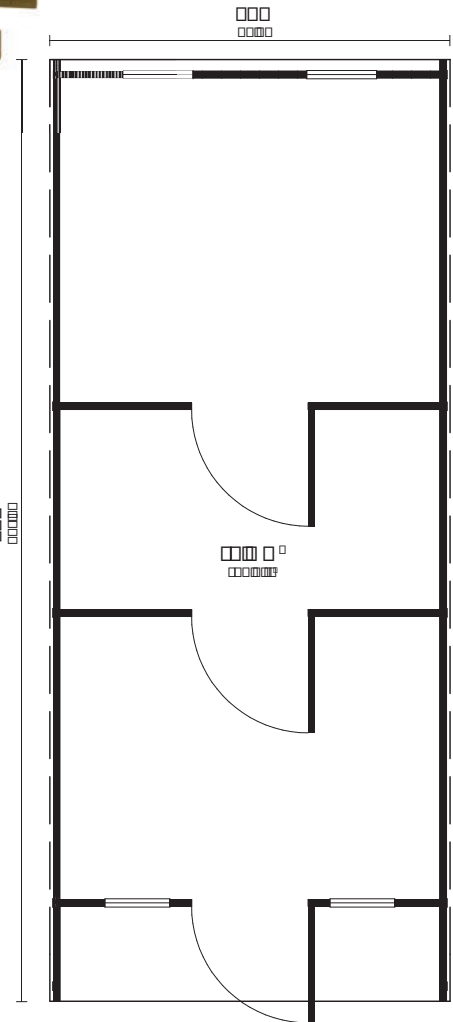

RUKA

Art 111 2008

BUY PRE-ASSEMBLED OR IN PACKAGE

POSSIBILITY TO ORDER WITHOUT BENCHES AND USE AS A CAMPING HOUSE!

240×565 cm	-	40 mm	Ø 240 cm	248 cm	13,6 m²	22,3 m²	21,6 m³	-
94,4×222,4"	-	1 5/8"	Ø 94,4"	97,6"	146,3 ft²	240 ft²	762,4 ft³	-
57 cm	28 mm	690×1835 mm	690×1915 mm	410×915 mm	390×480 mm	SAUNA ROOM		
22,4"	1,1"	27,1×72,2"	27,1×75,3"	16,1×36"	15,3×18,9"	≈4 PERSONS