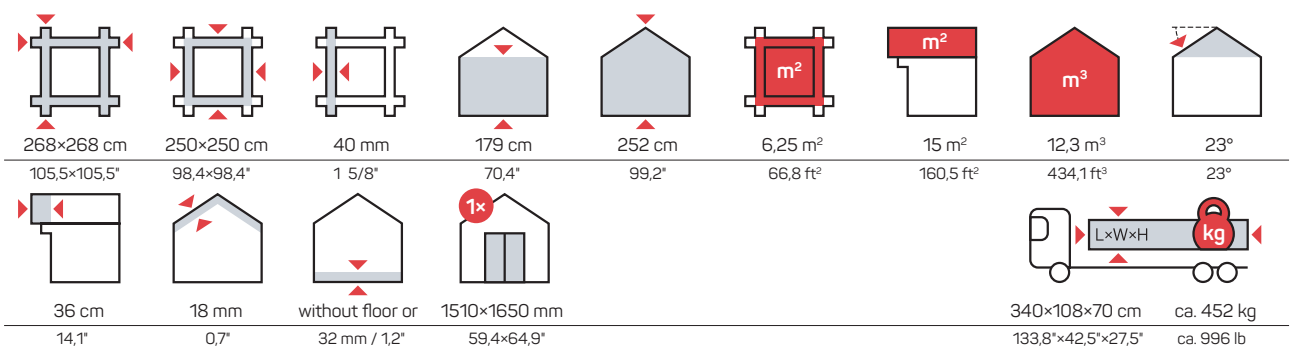

TOBIAS 6 m²

Art 101 006