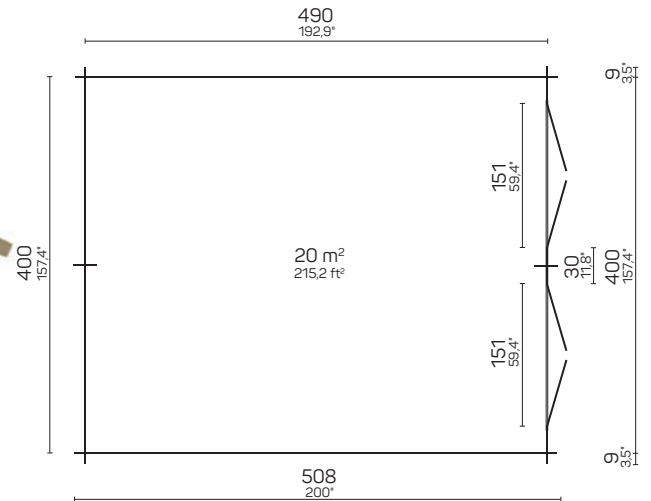

DAISY 20 m²

Art 101 004