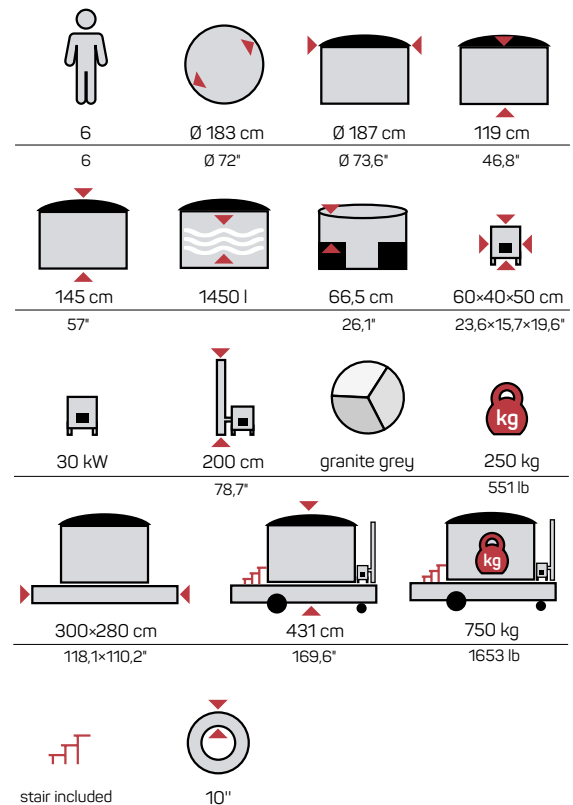

MOBILE HOT TUB

Art 111 555VR