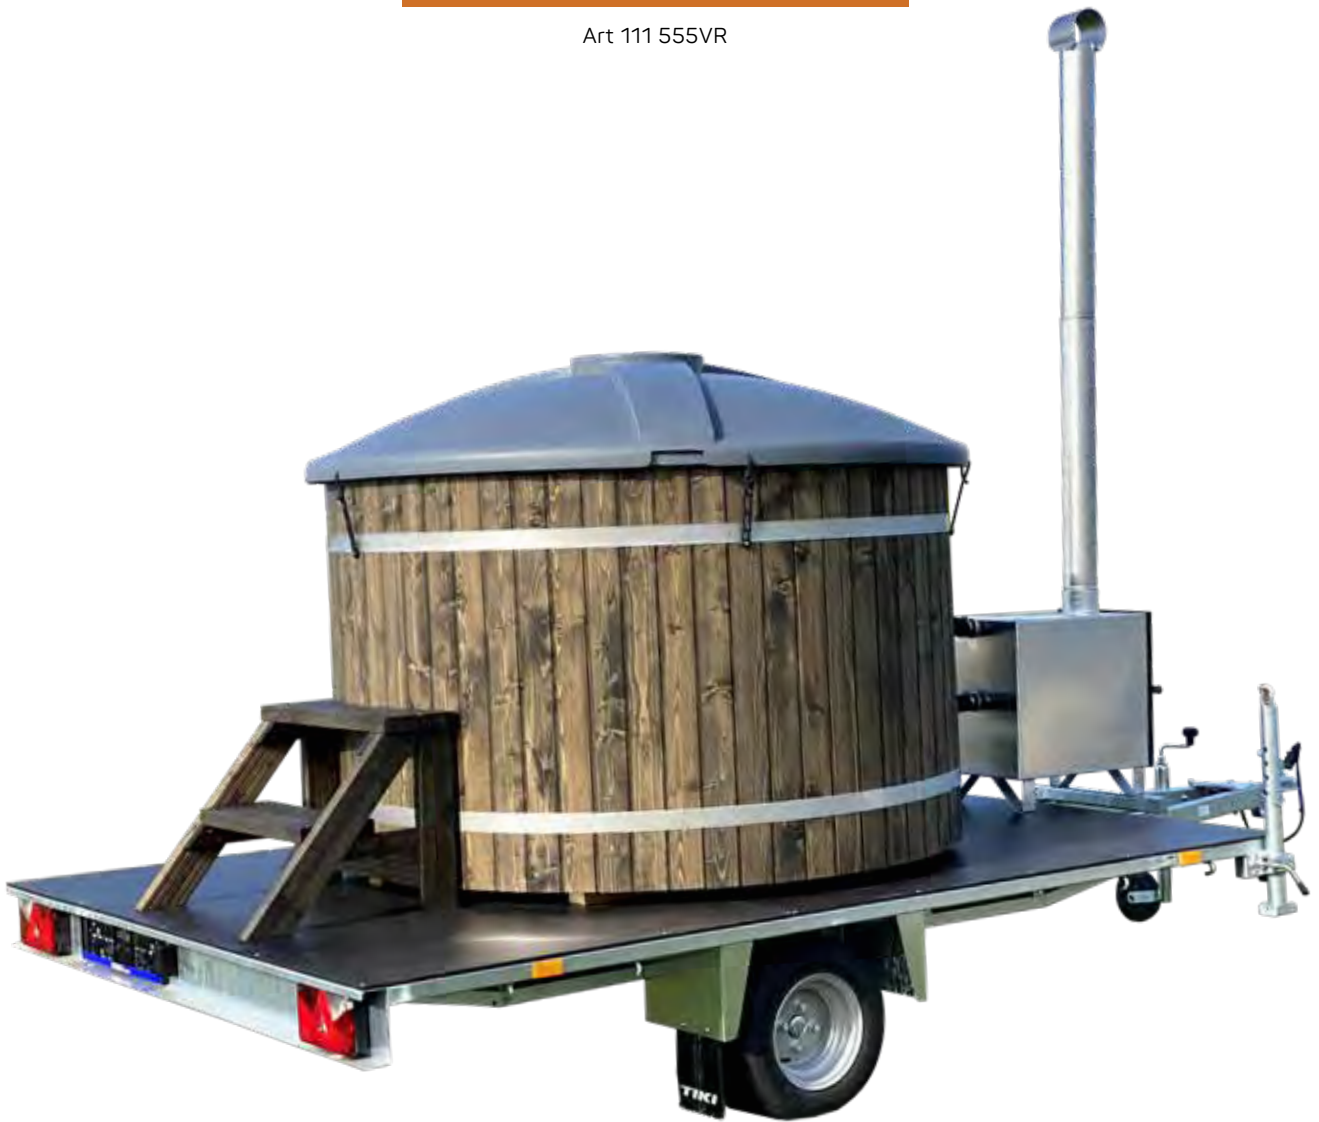

MOBILE HOT TUB

Art 111 555VR